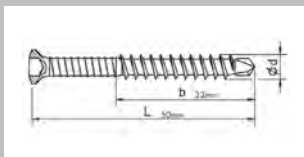

Custom Runs

While InStyle Decking is manufactured in standard sizes, we understand that sometimes matching an existing size or profile might be difficult, and that's where the InStyle Custom Machining is a winner. We can match virtually any size decking boards, and can source many timbers that may not be so readily available. Have a chat to your local InStyle reseller to learn more about our custom machining.

Only the Best

InStyle Decking is manufactured using only the best timber available, and manufactured in the following species:

What about prefinished boards?

Don't worry, we haven't forgotten about pre-oiled decking. We offer InStyle decking factory coated in many different finishes, tints and colours. Factory coating will significantly reduce production times and costs, while providing a consistent finish to your new InStyle Decking. Have a chat to your local InStyle reseller about our factory coating services.

Screws: