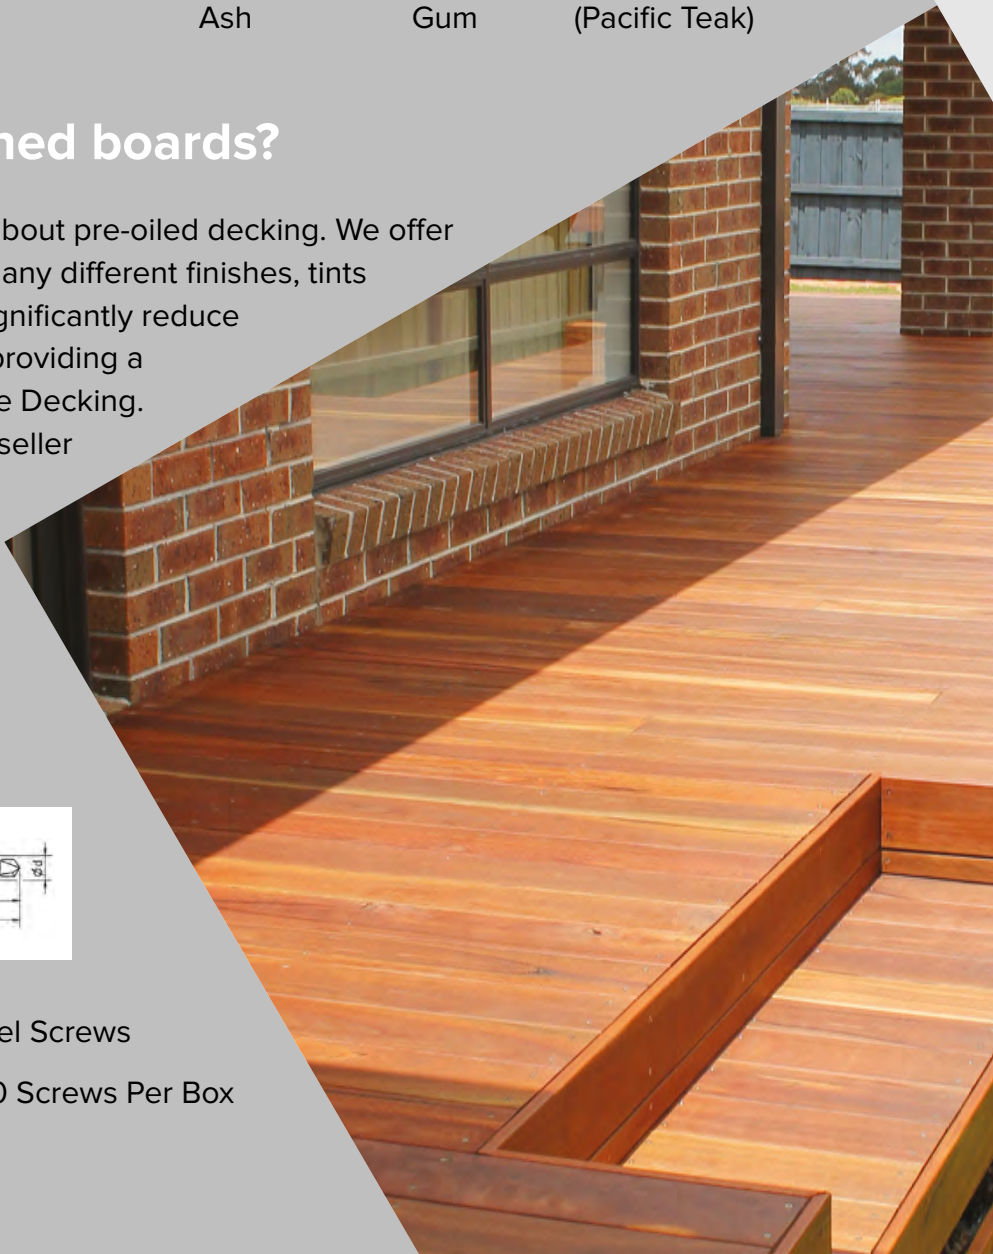

Custom Runs

While InStyle Decking is manufactured in standard sizes, we understand that sometimes matching an existing size or profile might be difficult, and that's where the InStyle Custom Machining is a winner. We can match virtually any size decking boards, and can source many timbers that may not be so readily available. Have a chat to your local InStyle reseller to learn more about our custom machining.

Only the Best

InStyle Decking is manufactured using only the best timber available, and manufactured in the following species:

What about prefinished boards?

Don't worry, we haven't forgotten about pre-oiled decking. We offer InStyle decking factory coated in many different finishes, tints and colours. Factory coating will significantly reduce production times and costs, while providing a consistent finish to your new InStyle Decking. Have a chat to your local InStyle reseller about our factory coating services.

Screws:

- 12G x 50mm – 316 Stainless Steel Screws
- No.2 Square Drive screws – 250 Screws Per Box